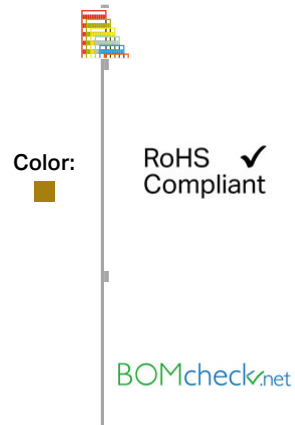

Data sheet | Item number: 793-604/000-017

WMB marking card; as card; MARKED; 21 ... 30 (10x); not stretchable; Vertical marking; snap-on type

793-604/000-017

Data

Technical Data

Color	light green
Marking	21 ... 30 (10x)
Printing direction	Vertical marking
Color of marking	black
Marking type	Digits
Konfektionierung	10 strips with 10 markers per card
Marker width	5 mm
Marker width (max.)	5.2 mm
Fire load	0.27 MJ